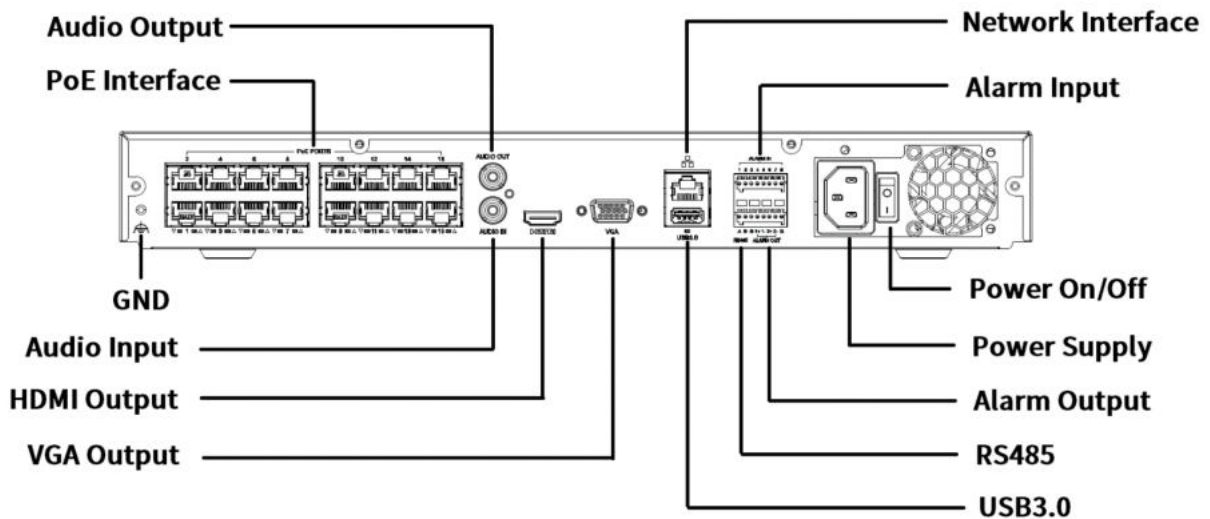

Rear Panel

Take NVR302-16E2-P16 for example.