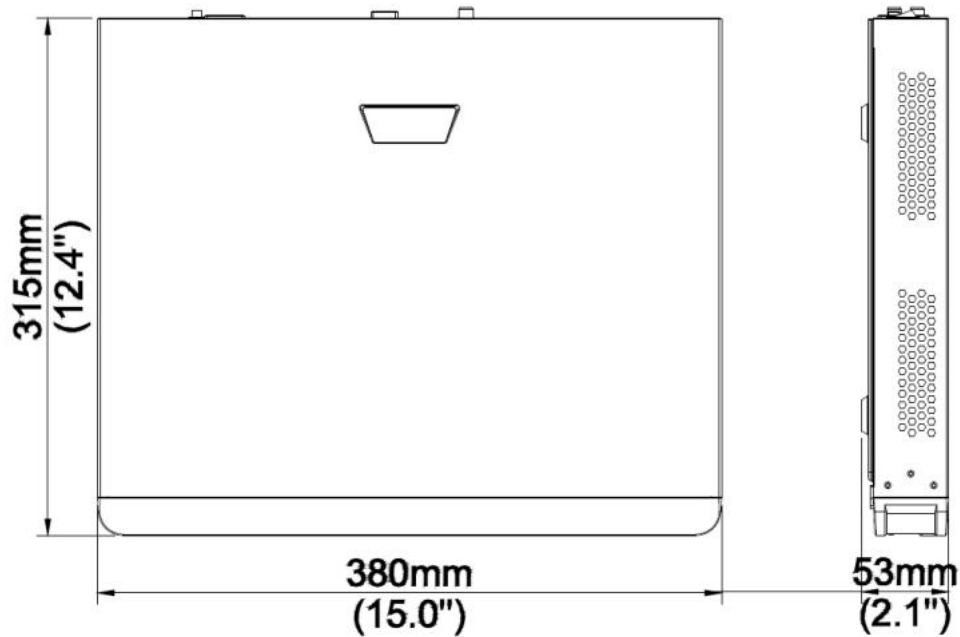

Dimensions