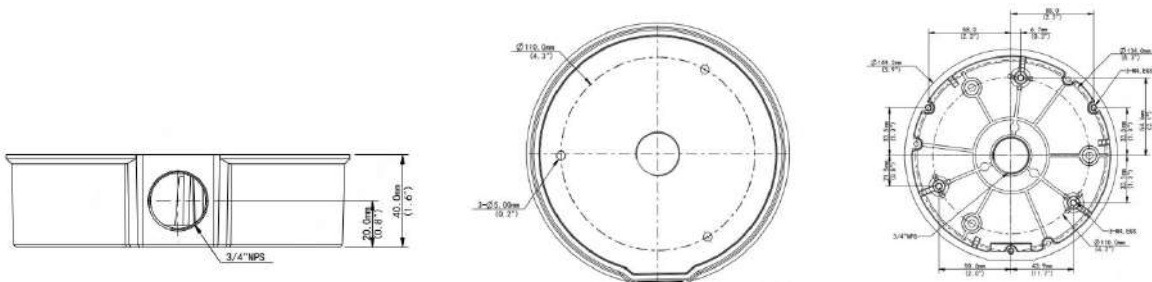

Dimension

Zhejiang Uniview Technologies Co.,Ltd.

South Tower, Building 10, Wanlun Science Park, 88 Jiangling Road, Hangzhou, P.R.China 310051

Email: overseasbusiness@uniview.com; globalsupport@uniview.com

<http://www.uniview.com>

©2015 Zhejiang Uniview Technologies Co.,Ltd. All rights reserved.

*Product specifications and availability are subject to change without notice.