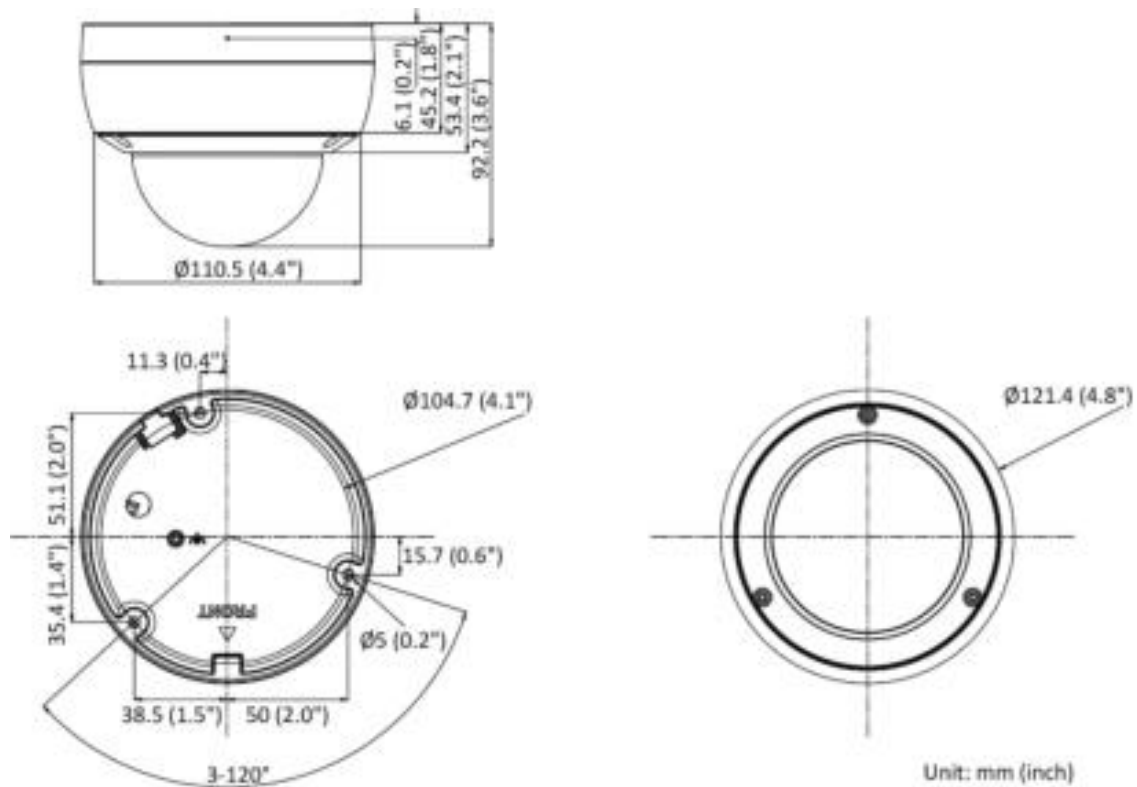

▪ Dimension

▪ Accessory

▪ Optional

DS-1275ZJ-SUS Vertical Pole Mount	DS-1280ZJ-DM46 Junction Box	DS-1276ZJ-SUS Corner Mount	DS-1272ZJ-120B Wall Mount	DS-1271ZJ-120 Pendant Mount
DS-1253ZJ-M Rain Shade	DS-1272ZJ-120 Wall Mount