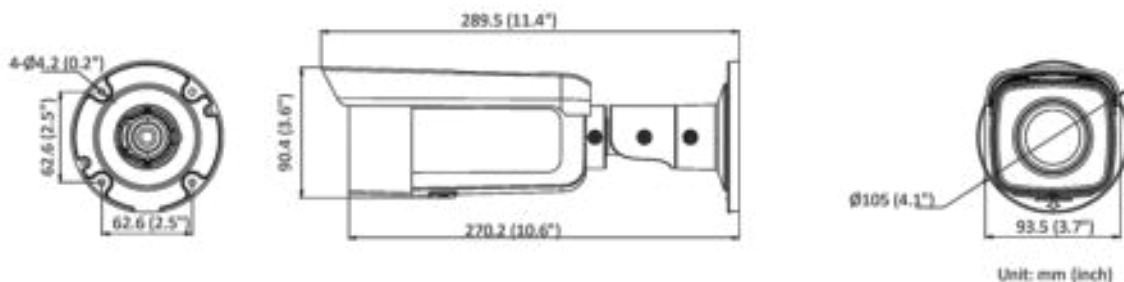

▪ Available Model

DS-2CD2T46G2-2I(2.8mm, 4mm, 6mm)

DS-2CD2T46G2-4I(2.8mm, 4mm, 6mm)

▪ Dimension