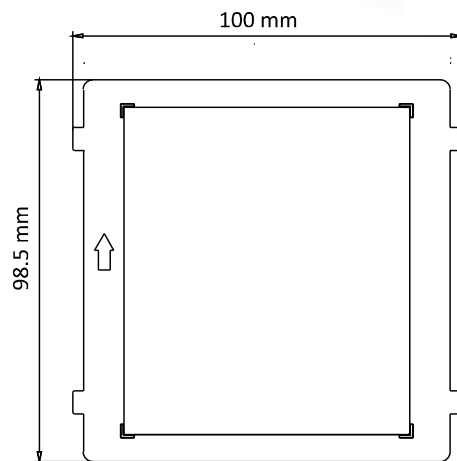

DS-KD-BK Blank Module

Introduction

Blank module is designed to the fill blank grid during installation.
You can replace it with other module when you needed.

Appearance

Available Model

DS-KD-BK

Typical Application