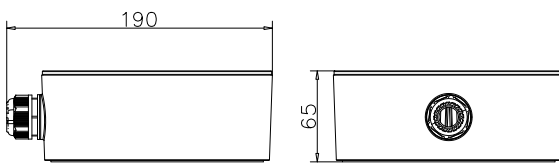

DS-1280ZJ-DM26

Junction Box for
Dome Camera

Features:

- Aluminum alloy material with surface spray treatment
- Waterproof design
- Cable hole on bracket makes the feature better

Dimension:

Order Model:

DS-1280ZJ-DM26

Parameter:

Model	DS-1280ZJ-DM26
Parameters	Junction Box for Dome Camera
Appearance	Hikvision White
Material	Aluminum Alloy
Dimension	Φ 165×65mm
Weight	466g

Notice:

- The bracket should be installed on flat wall
- Waterproof rubber is necessary for outdoor application
- The wall must be capable of supporting over 3 times as much as the total weight of the camera and the mount.
- The maximum load capacity of the bracket is 4.5KG