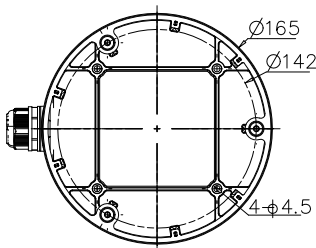

DS-1280ZJ-DM26

Junction Box for
Dome Camera

Features:

- Aluminum alloy material with surface spray treatment
- Waterproof design
- Cable hole on bracket makes the feature better

Dimension:

Order Model:

DS-1280ZJ-DM26

Parameter:

Model	DS-1280ZJ-DM26
Parameters	Junction Box for Dome Camera
Appearance	Hikvision White
Material	Aluminum Alloy
Dimension	Φ 165×65mm
Weight	466g

Notice:

- The bracket should be installed on flat wall
- Waterproof rubber is necessary for outdoor application
- The wall must be capable of supporting over 3 times as much as the total weight of the camera and the mount.
- The maximum load capacity of the bracket is 4.5KG

Note: The actual dome camera may vary from the picture above.