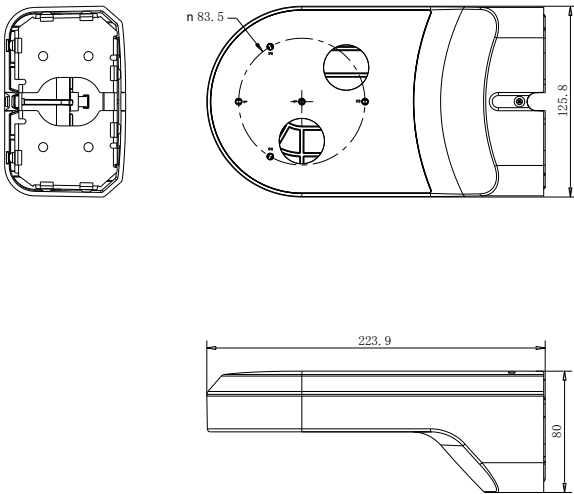

DS-1294ZJ

Wall Mount Bracket for
PTZ Camera

Features:

- Toughened plastic material with surface spray treatment
- Hikvision white

Dimension:

Order Model:

DS-1294ZJ

Parameter:

Model	DS-1294ZJ
Parameters	Wall Mount Bracket for PTZ Camera
Appearance	Hik White
Material	Toughened Plastic
Dimension	230×80×130mm
Weight	450g

Notice:

- The bracket should be installed on flat wall
- The wall must be capable of supporting over 3 times as much as the total weight of the camera and the mount.
- The maximum load capacity of the bracket is 4.5KG

Note: The actual dome camera may vary from the picture above.