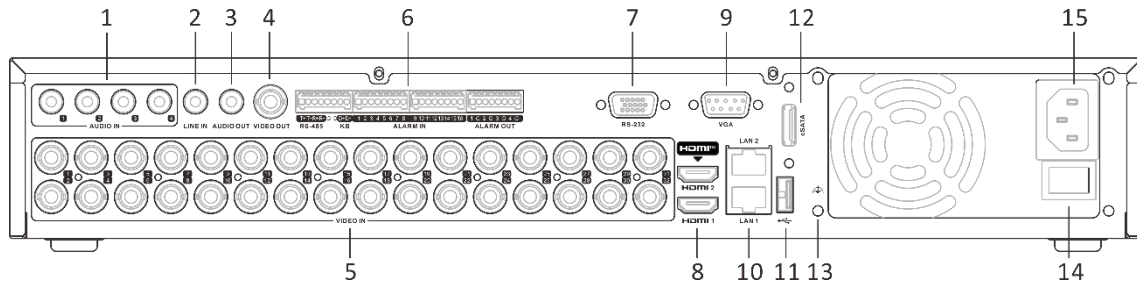

Analog Video Input	32-ch BNC interface (1.0 Vp-p, 75 Ω), supporting coaxitron connection
Incoming Bandwidth	200 Mbps
Outgoing Bandwidth	160 Mbps
HDTVI Input	4 MP, 1080p25, 1080p30, 720p25, 720p30, 720p50, 720p60
AHD Input	4 MP, 1080p25, 1080p30, 720p25, 720p30
HDCVI Input	1080p25, 1080p30, 720p25, 720p30
CVBS Input	PAL/NTSC
CVBS Output	1-ch, BNC (1.0 Vp-p, 75 Ω), resolution: PAL: 704 × 576, NTSC: 704 × 480
HDMI 1 Output	1-ch, 1920 × 1080/60Hz, 1280 × 1024/60Hz, 1280 × 720/60Hz, 1024 × 768/60Hz
HDMI 2 Output	1-ch, 4K (3840 × 2160)/30Hz, 2K (2560 × 1440)/60Hz, 1920 × 1080/60Hz, 1280 × 1024/60Hz, 1280 × 720/60Hz, 1024 × 768/60Hz
VGA Output	1-ch, 1920 × 1080/60Hz, 1280 × 1024/60Hz, 1280 × 720/60Hz, 1024 × 768/60Hz
Video Output Mode	HDMI1/VGA simultaneous output, HDMI2/VGA independent output
Audio Input	4-ch, RCA (2.0 Vp-p, 1 KΩ)
Audio Output	1-ch, RCA (Linear, 1 KΩ)
Two-Way Audio	1-ch, RCA (2.0 Vp-p, 1 KΩ) (independent)
Synchronous Playback	16-ch
Network	
Remote Connection	128
Network Protocol	TCP/IP, PPPoE, DHCP, Hik-Connect, DNS, DDNS, NTP, SADP, NFS, iSCSI, UPnP™, HTTPS, ONVIF, SNMP
Network Interface	2, RJ45 10M/100M/1000M self-adaptive Ethernet interface
Auxiliary Interface	
Serial Interface	RS-232, RS-485 (full-duplex), keyboard
SATA	4 SATA interfaces
eSATA	Support
Capacity	Up to 12 TB capacity for each disk
Alarm In/Out	16/4
USB Interface	Front panel: 2 × USB 2.0 Rear panel: 1 × USB 3.0
General	
Power Supply	100 to 240 VAC, 50 to 60 Hz
Consumption	≤ 40 W (without HDD)
Working Temperature	-10 °C to 55 °C (14 °F to 131 °F)
Working Humidity	10% to 90%

Dimension (W × D × H)	445 × 400 × 71 mm (17.5 × 15.7 × 2.8 inch)
Weight	≤ 7 kg (without HDD, 15.4 lb.)

Physical Interface

No.	Description	No.	Description
1	Audio in	9	VGA interface
2	Line in	10	LAN1 and LAN2 interfaces
3	Audio out	11	USB interface
4	Video out	12	eSATA interface
5	Video in	13	GND
6	Alarm out, alarm in, RS-485, and keyboard	14	Power switch
7	RS-232 interface	15	Power supply
8	HDMI1 and HDMI2 interfaces		