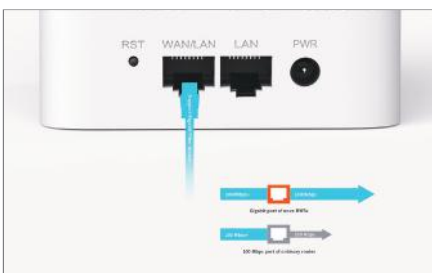

Works Well with High Speed Fiber

With full gigabit ports, the MW5c makes most of your high speed broadband coming into your home.