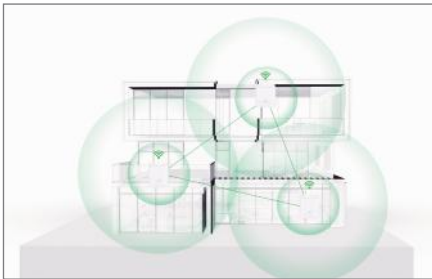

### Product Description

The Tenda nova MW5c is a whole home mesh WiFi system designed for medium-to-larger sized households that have high speed broadband services coming into your home. Powered by Tenda's proprietary mesh technology, creating a distributed network throughout your home. A 3-pack of the MW5c covers up to 3500 square feet and works well behind multiple walls. All nodes feature gigabit ports, getting the most out of your high speed broadband service and ensures smooth streaming of 4K videos. The other nodes automatically connect using pre-paired configurations making setup a breeze. All of these make the Tenda nova MW5c an ideal choice for whole home WiFi coverage.

## Suitable for All Types of Large Houses

Power by Tenda's advanced mesh technology, MW5c creates a distributed network through the interconnection of multiple nodes. Easily achieve WiFi coverage for all types of large houses.