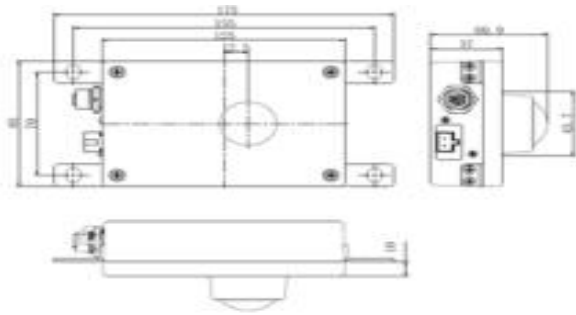

- Up to 3072×2048 @ 25fps output
- 3D DNR and DWDR
- PoE power supply is supportable
- 20 accesses amount
- 360° panoramic view
- Hardware unwrapping
- Rotate mode, BLC, DWDR are for different environment
- Smart detection: Intrusion detection, line crossing detection
- Function: Heartbeat, watermark, etc
- IP54 ingress protection
- Professional certifications: EN 50155, EN 50121

Dimensions

Unit: mm

General	
Working temperature and humidity	-10 °C – 50 °C Humidity 95% or less (non-condensing)
Power Supply	WAGO DC24V, range DC16.8V~DC30V, PoE(802.3af)
Ingress Protection	IP54
Power	6W MAX
Dimensions (mm)	175×85×60.9 mm
Weight	410g