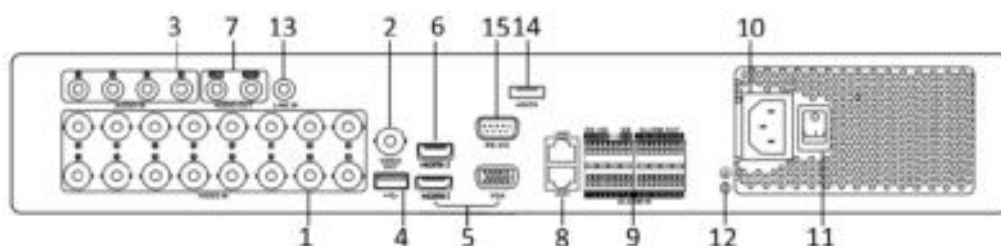

Physical Interfaces

Index	Description	Index	Description
1	VIDEO IN	9	RS-485 Serial Interface, Keyboard Interface, ALARM IN and ALARM OUT
2	VIDEO OUT	10	100 to 240 VAC Power Input
3	AUDIO IN, RCA Connector	11	Power Switch
4	USB Port	12	GND
5	HDMI1/VGA Interface	13	LINE IN
6	HDMI2 Interface	14	eSATA Interface
7	CVBS AUDIO OUT and VGA AUDIO OUT	15	RS-232 Serial Interface
8	LAN1 and LAN2 Network Interfaces